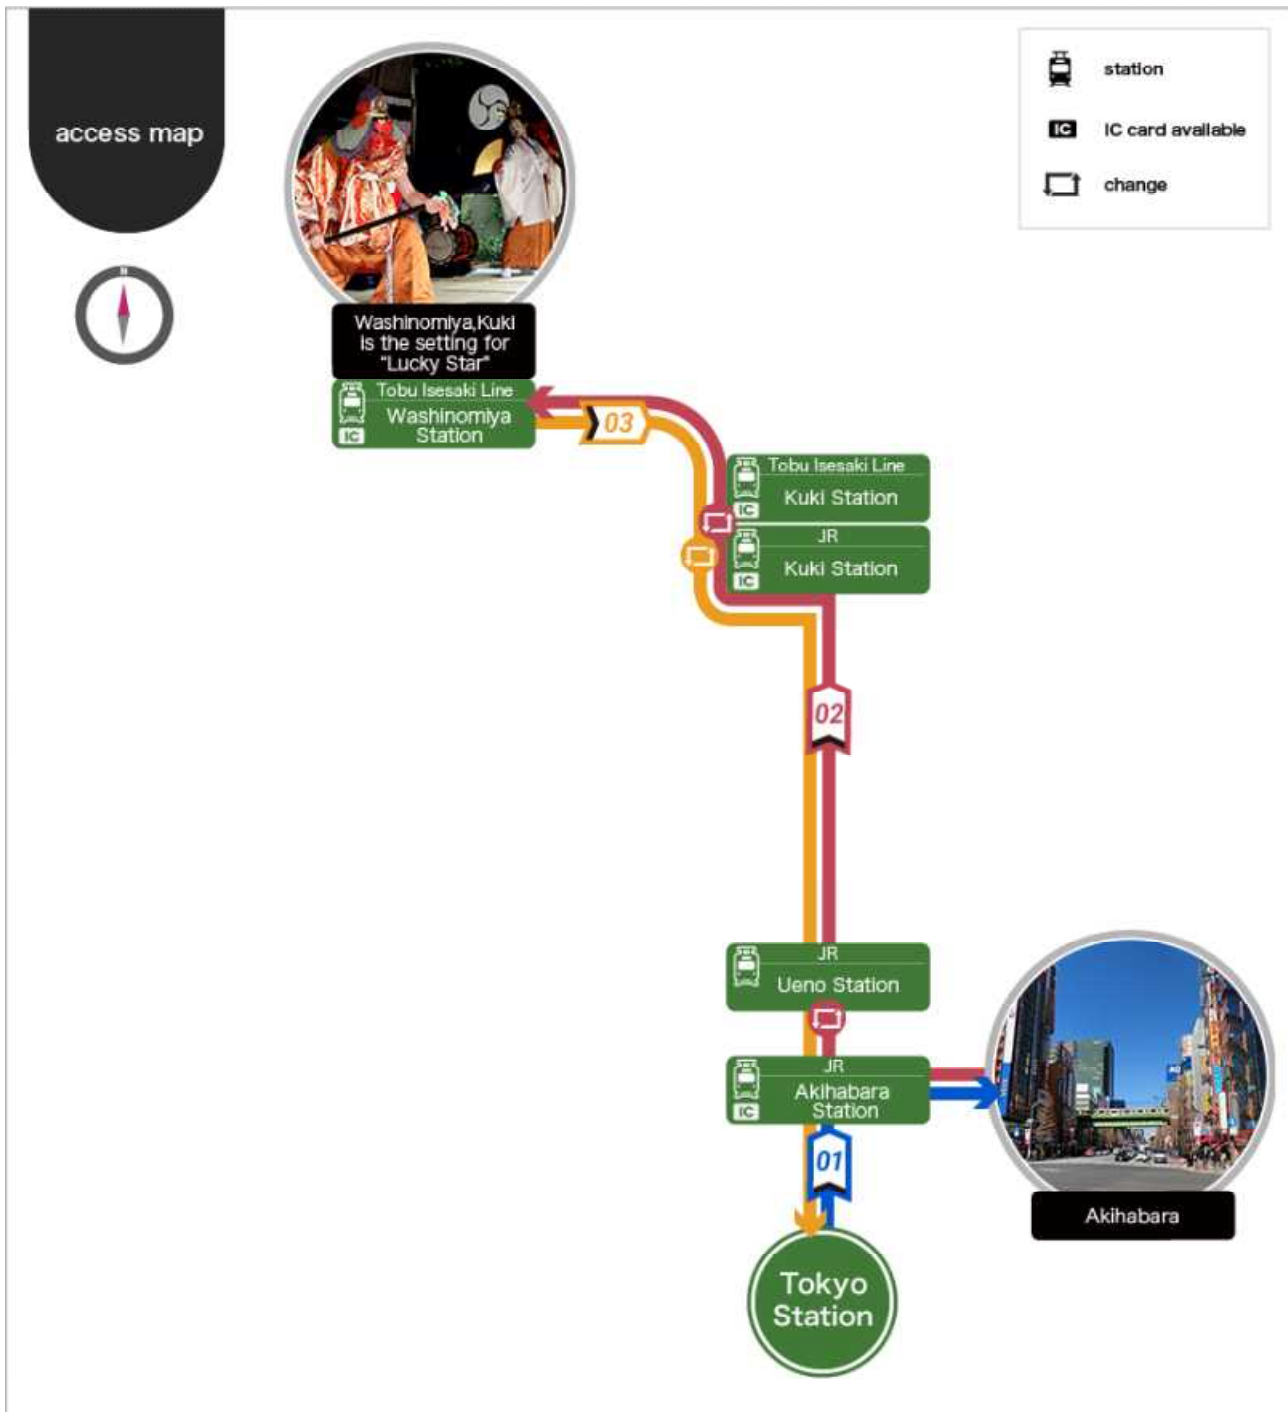

Please answer a questionnaire after using recommended travel plan on the website. we will use your opinions for the improvement of public transports.

Website for Questionnaire : <https://www.m-nws.zenrin.co.jp/fm/pub/enq/inbound>

> 01 Tokyo Station to Akihabara

> 02 Akihabara to Kukishi Washinomiya, a location featured in "Lucky☆Star"

> 03 Kukishi Washinomiya, a location featured in "Lucky☆Star", to Tokyo Station

> access map